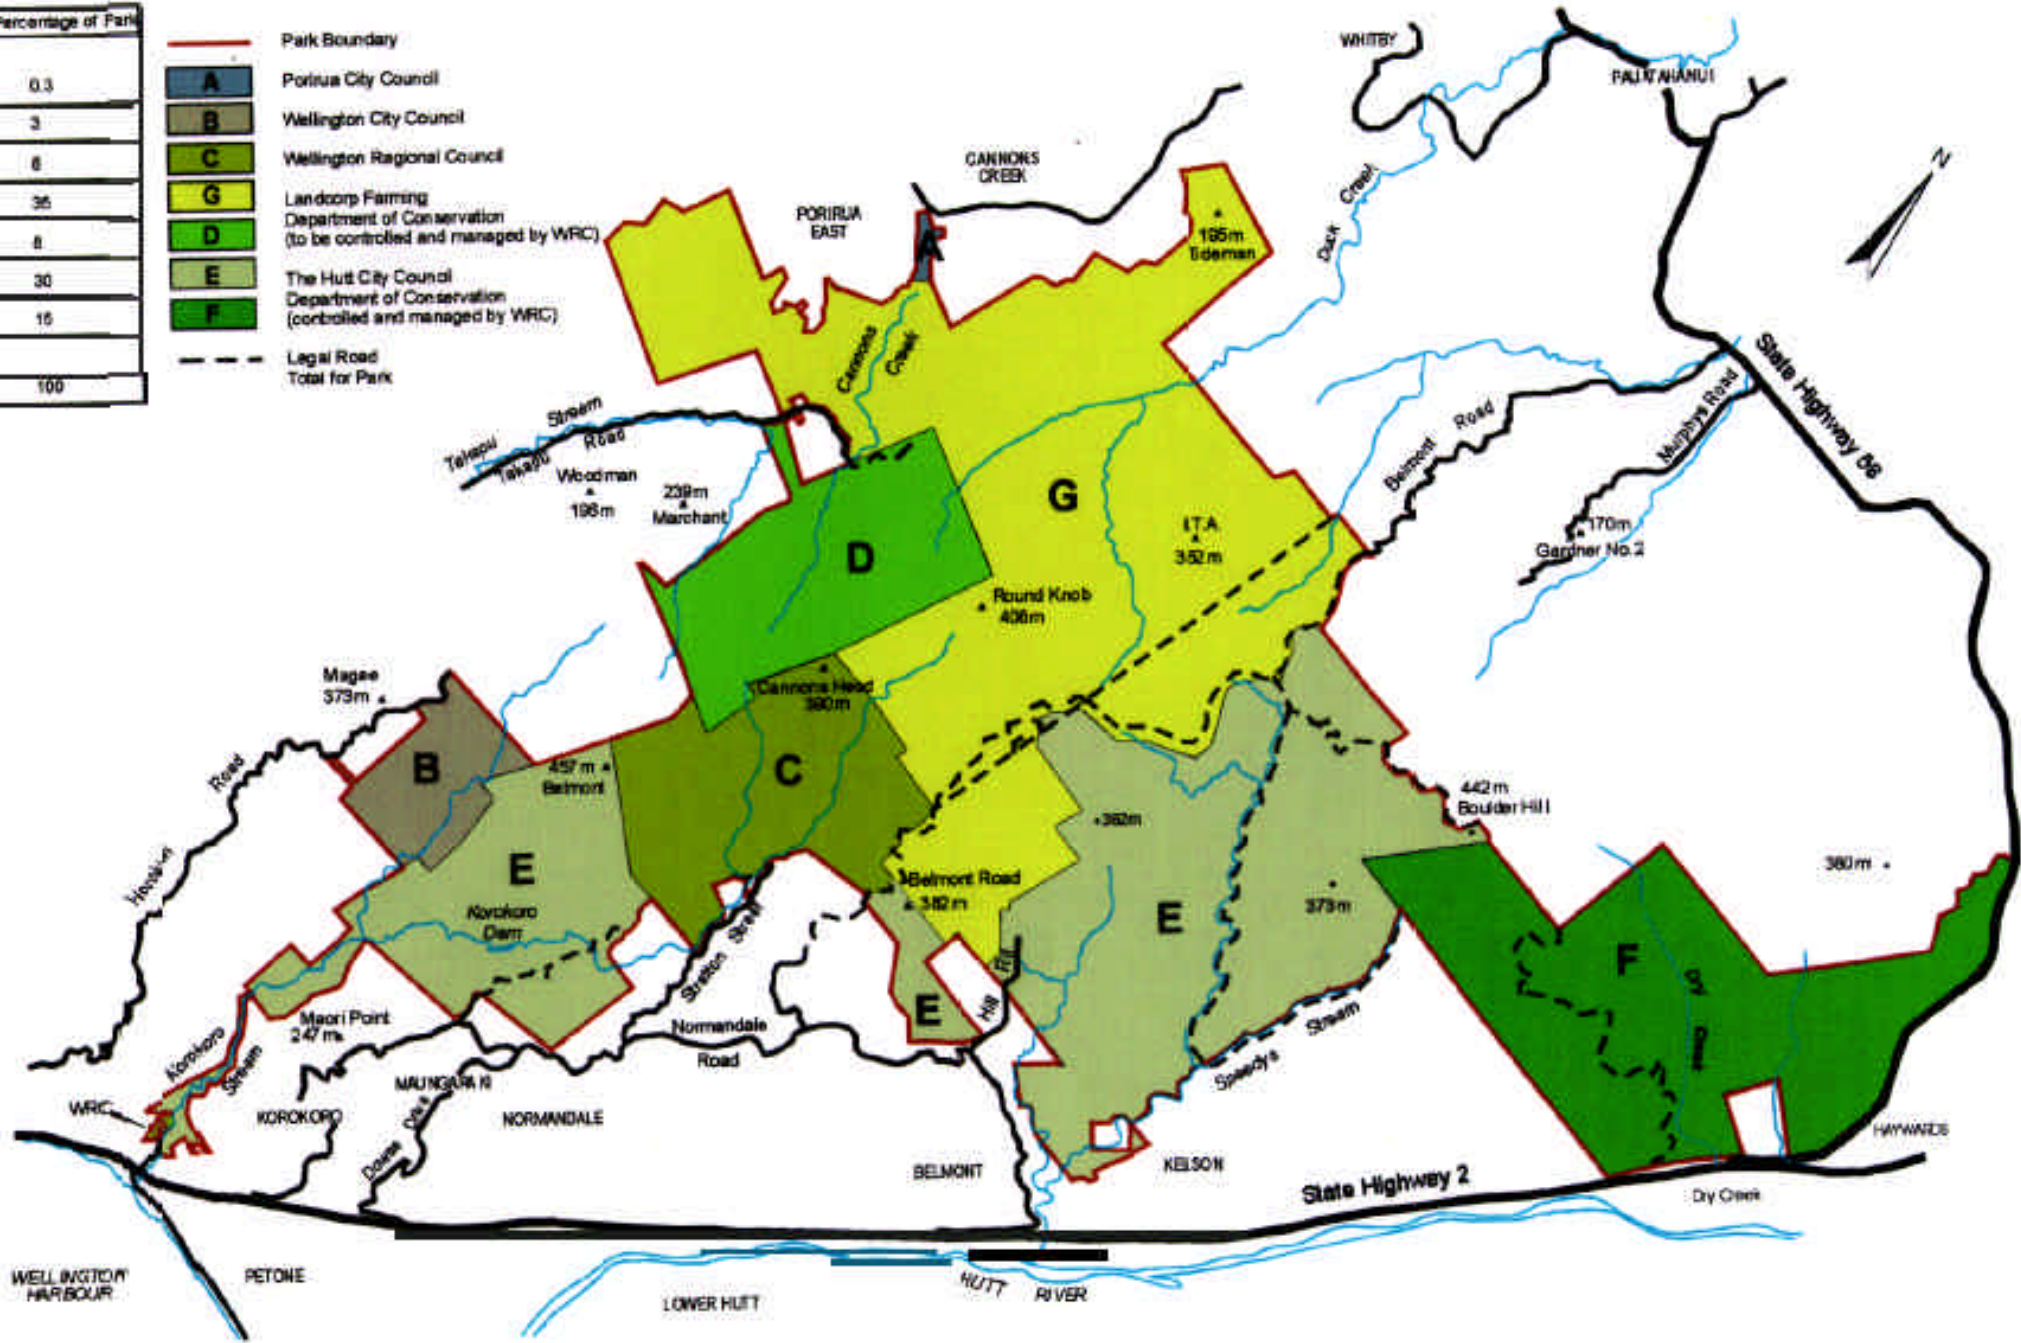

**AREA**

Hectares	Percentage of Park
8.24	0.3
105.91	3
293.73	8
1,242.93	35
289.58	8
1,077.95	30
532.88	15
3,551	100

**LEGEND**

-  Park Boundary
-  Porirua City Council
-  Wellington City Council
-  Wellington Regional Council
-  Landcorp Farming  
Department of Conservation  
(to be controlled and managed by WRC)
-  The Hutt City Council  
Department of Conservation  
(controlled and managed by WRC)
-  F
-  Legal Road
-  Total for Park

**BELMONT REGIONAL PARK Land Ownership**

Belown color A4v2.cdr February 2003