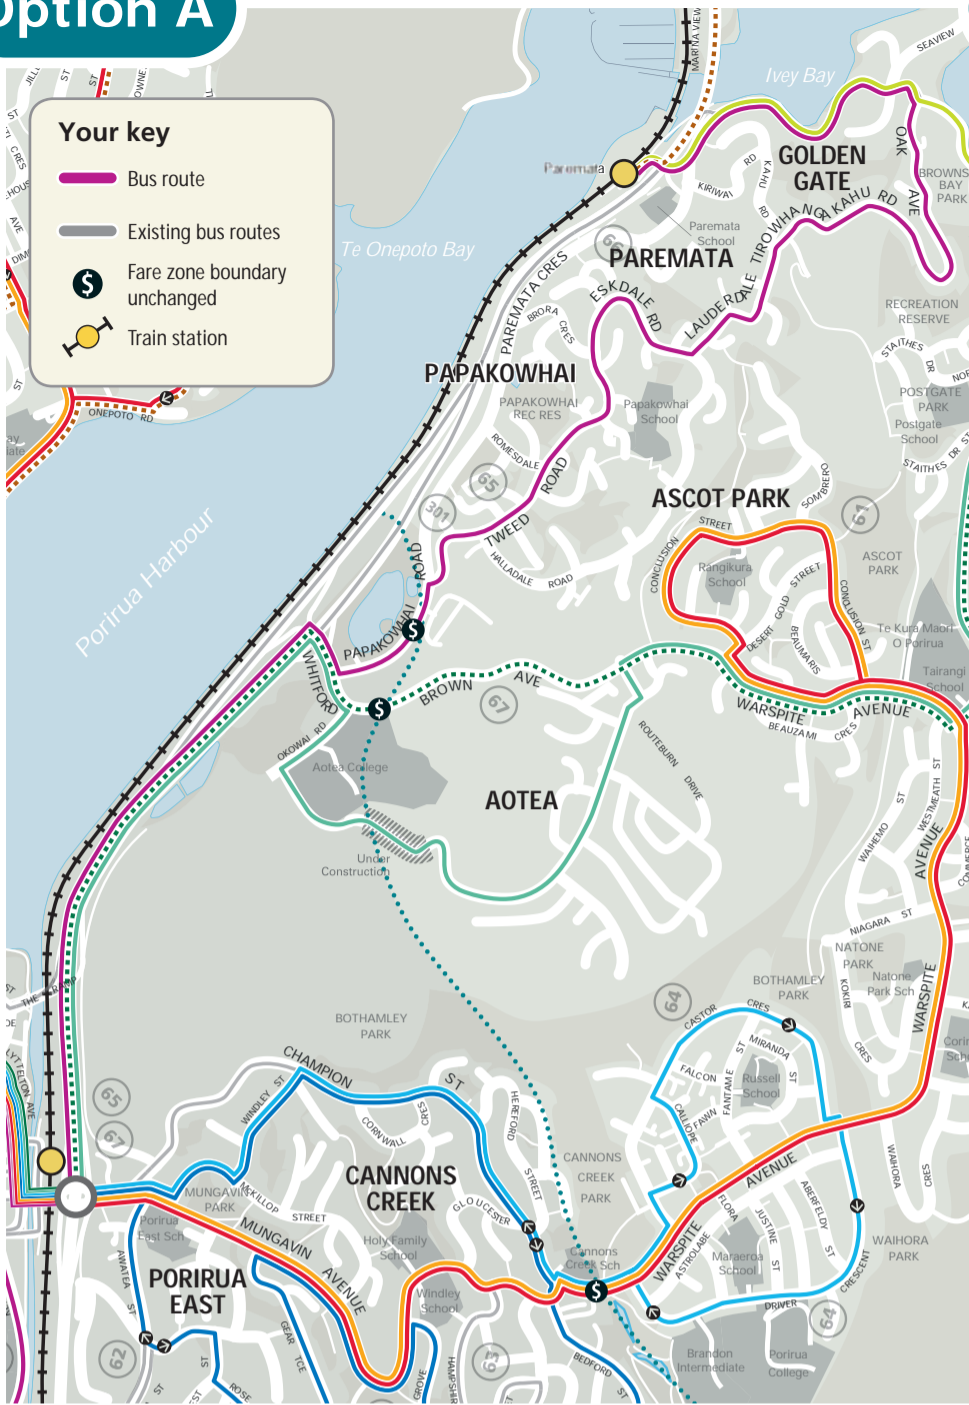

Option A

Your key

- Bus route
- Existing bus routes
- Fare zone boundary unchanged
- Train station

Option B

Your key

- Bus route
- Existing bus routes
- Fare zone boundary unchanged
- Train station

Papakowhai

Current

Papakowhai is serviced by Route 65 from Porirua to The Crowsnest.

Option A

New route replacing Route 65 and now operating between Porirua and Paremata Station via Papakowhai.

Option B

New route replacing Route 65 and now operating between Porirua and Paremata Station via Papakowhai.

	Features	Approximate frequencies and hours of operation				
		Weekday			Weekend	
		Peak	Daytime	Evening	Sat	Sun
Current	Route 65	every 30 minutes	hourly	hourly until 6:30pm	hourly until 7:30pm	hourly until 8pm
Option A	<ul style="list-style-type: none"> → Longer hours of operation → Better access through Porirua city centre and stops at the train first → Improved access to rail 	every 30 minutes	hourly	hourly until 9pm	hourly until 9pm	hourly until 8pm
Option B	<ul style="list-style-type: none"> → Longer hours of operation (better than Option A) → Better access through Porirua city centre and stops at the train first → Improved access to rail 	every 30 minutes	hourly	hourly until 11:30pm	hourly until 11:30pm	hourly until 10pm