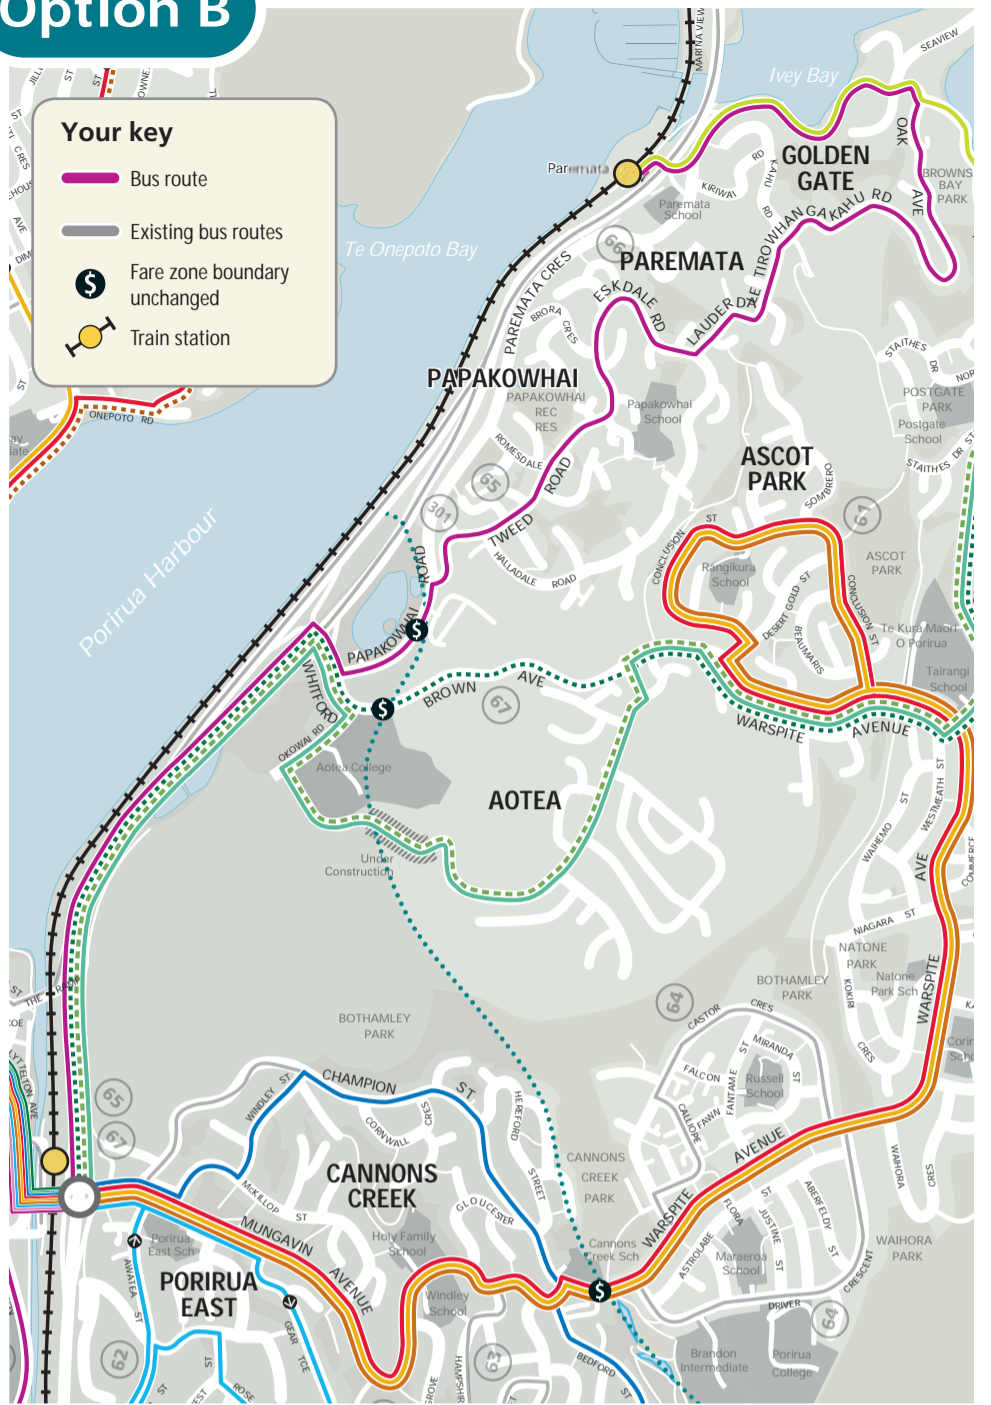

Option A

Your key

- Bus route
- Existing bus routes
- Fare zone boundary unchanged
- Train station

Option B

Your key

- Bus route
- Existing bus routes
- Fare zone boundary unchanged
- Train station

Papakowhai

Current

Papakowhai is serviced by Route 65 from Porirua to The Crowsnest.

Option A

New route replacing Route 65 and now operating between Porirua and Paremata Station via Papakowhai.

Option B

New route replacing Route 65 and now operating between Porirua and Paremata Station via Papakowhai.

	Features	Approximate frequencies and hours of operation				
		Weekday			Weekend	
		Peak	Daytime	Evening	Sat	Sun
Current	Route 65	every 30 minutes	hourly	hourly until 6:30pm	hourly until 7:30pm	hourly until 8pm
Option A	<ul style="list-style-type: none"> → Longer hours of operation → Better access through Porirua city centre and stops at the train first → Improved access to rail 	every 30 minutes	hourly	hourly until 9pm	hourly until 9pm	hourly until 8pm
Option B	<ul style="list-style-type: none"> → Longer hours of operation (better than Option A) → Better access through Porirua city centre and stops at the train first → Improved access to rail 	every 30 minutes	hourly	hourly until 11:30pm	hourly until 11:30pm	hourly until 10pm